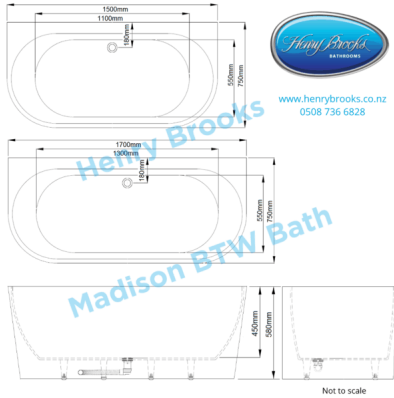

HENRY BROOKS BATHROOMWARE

Address: 5 SMALES RD EAST TAMAKI AUCKLAND **PHONE:** +64-9-913 3110 **Email:** sales@henrybrooks.co.nz

GALLERY IMAGES