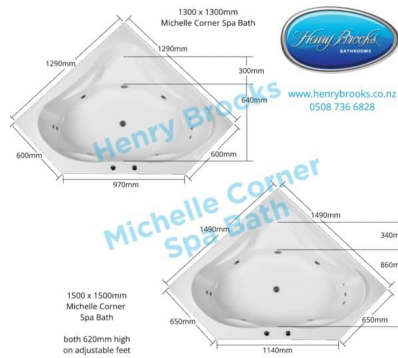

HENRY BROOKS BATHROOMWARE

Address: 5 SMALES RD EAST TAMAKI AUCKLAND **PHONE:** +64-9-913 3110 **Email:** sales@henrybrooks.co.nz

GALLERY IMAGES