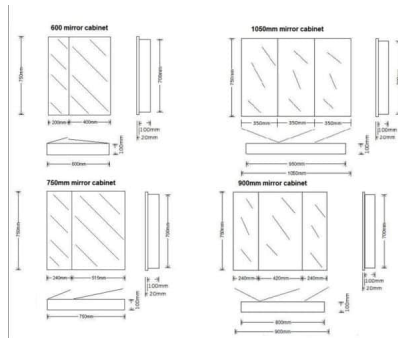

HENRY BROOKS BATHROOMWARE

Address: 5 SMALES RD EAST TAMAKI AUCKLAND **PHONE:** +64-9-913 3110 **Email:** sales@henrybrooks.co.nz

GALLERY IMAGES