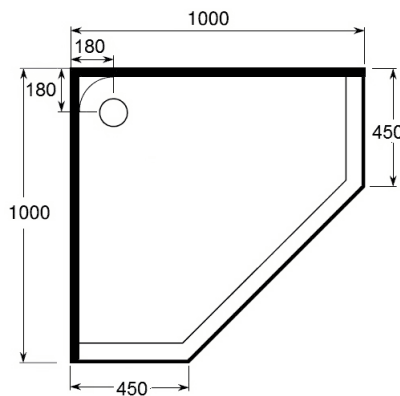

HENRY BROOKS BATHROOMWARE

Address: 5 SMALES RD EAST TAMAKI AUCKLAND **PHONE:** [+64-9-913 3110](tel:+64-9-913-3110) **Email:** sales@henrybrooks.co.nz

GALLERY IMAGES