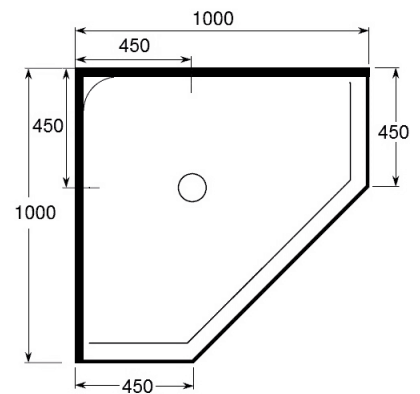

HENRY BROOKS BATHROOMWARE

Address: 5 SMALES RD EAST TAMAKI AUCKLAND **PHONE:** [+64-9-913 3110](tel:+64-9-913-3110) **Email:** sales@henrybrooks.co.nz

GALLERY IMAGES