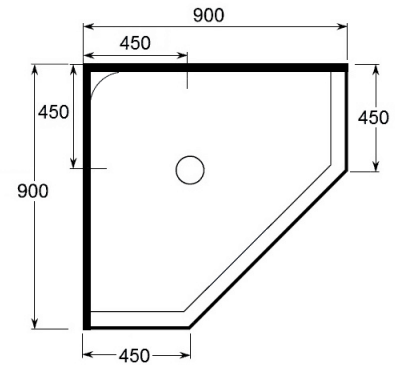

HENRY BROOKS BATHROOMWARE

Address: 5 SMALES RD EAST TAMAKI AUCKLAND **PHONE:** [+64-9-913 3110](tel:+64-9-913-3110) **Email:** sales@henrybrooks.co.nz

GALLERY IMAGES