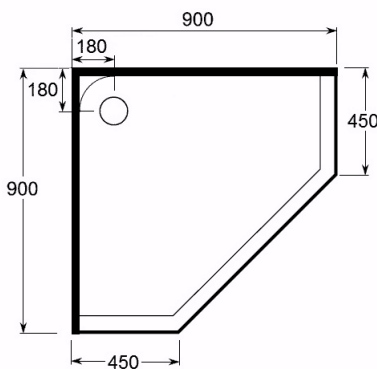

HENRY BROOKS BATHROOMWARE

Address: 5 SMALES RD EAST TAMAKI AUCKLAND **PHONE:** [+64-9-913 3110](tel:+64-9-913-3110) **Email:** sales@henrybrooks.co.nz

GALLERY IMAGES