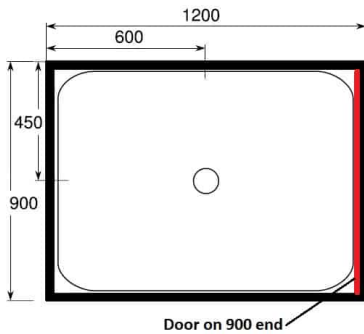

HENRY BROOKS BATHROOMWARE

Address: 5 SMALES RD EAST TAMAKI AUCKLAND PHONE: +64-9-913 3110 Email: sales@henrybrooks.co.nz

GALLERY IMAGES