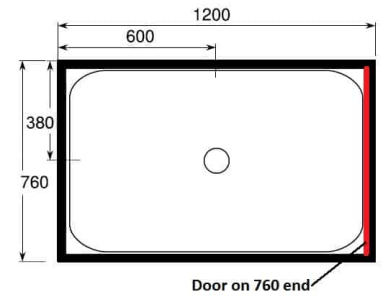

HENRY BROOKS BATHROOMWARE

Address: 5 SMALES RD EAST TAMAKI AUCKLAND PHONE: +64-9-913 3110 Email: sales@henrybrooks.co.nz

GALLERY IMAGES