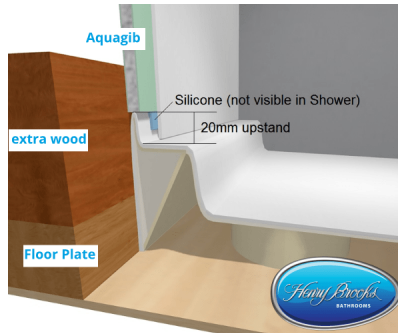

HENRY BROOKS BATHROOMWARE

Address: 5 SMALES RD EAST TAMAKI AUCKLAND PHONE: +64-9-913 3110 Email: sales@henrybrooks.co.nz

GALLERY IMAGES