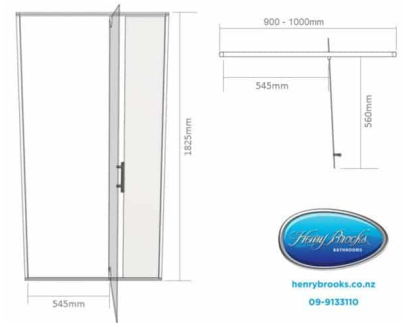

Door

- Frame width is adjustable to suit openings from 700mm to 1200mm wide, as shown above.
- Pivoting door made from heavyweight 6mm toughened safety glass manufactured and tested to comply with New Zealand safety standards
- Reversible during installation for Left or Right-hand installation
- Magnetic door seal keeps water inside your shower where it belongs
- Sturdy aluminium frame in a polished chrome finish.

Shower Door Alcove Adjusta Door opening Sizes

800mm Chrome Frame Height 1950mm

- fits opening from 700 to 800mm wide

900mm Chrome Frame Height 1950mm

- fits opening from 800 to 900mm wide

1000mm Chrome Frame Height 1950mm

- fits opening from 900 to 1000mm wide

1200mm Chrome Frame Height 1950mm

- fits opening from 1150 to 1200mm wide

[Dimensions](#)

For Installation guides please go to <https://www.henrybrooks.co.nz/installation-instructions/>

GALLERY IMAGES

HENRY BROOKS BATHROOMWARE

Address: 5 SMALES RD EAST TAMAKI AUCKLAND **PHONE:** +64-9-913 3110 **Email:** sales@henrybrooks.co.nz

VARIATIONS

Image	SKU	Price	Description	Size
	SDA80C	\$400.00	Door Height 1950mm overall	700-800mm Chrome
	SDA90C	\$420.00	Door Height 1950mm overall	800-900mm Chrome
	SDA10C	\$450.00	Door Height 1950mm overall	900-1000mm Chrome
	SDA10W	\$450.00	Door Height 1950mm overall	900-1000mm White
	SDA12C	\$530.00	Door Height 1950mm overall	1150-1200mm Chrome