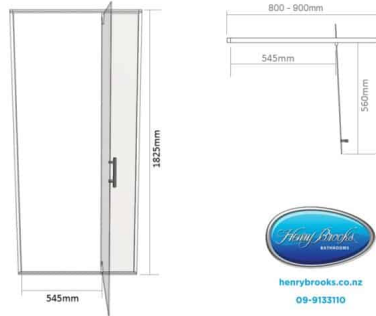

Door

- Frame width is adjustable to suit openings from 700mm to 1200mm wide, as shown above.
- Pivoting door made from heavyweight 6mm toughened safety glass manufactured and tested to comply with New Zealand safety standards
- Reversible during installation for Left or Right-hand installation
- Magnetic door seal keeps water inside your shower where it belongs
- Sturdy aluminium frame in a polished chrome finish.

Shower Door Alcove Adjusta Door opening Sizes

800mm Chrome Frame Height 1950mm

- fits opening from 700 to 800mm wide

900mm Chrome Frame Height 1950mm

- fits opening from 800 to 900mm wide

1000mm Chrome Frame Height 1950mm

- fits opening from 900 to 1000mm wide

1200mm Chrome Frame Height 1950mm

- fits opening from 1150 to 1200mm wide

[Dimensions](#)

For Installation guides please go to <https://www.henrybrooks.co.nz/installation-instructions/>

GALLERY IMAGES

HENRY BROOKS BATHROOMWARE

Address: 5 SMALES RD EAST TAMAKI AUCKLAND **PHONE:** +64-9-913 3110 **Email:** sales@henrybrooks.co.nz

VARIATIONS

Image	SKU	Price	Description	Size
	SDA80C	\$400.00	Door Height 1950mm overall	700-800mm Chrome
	SDA90C	\$420.00	Door Height 1950mm overall	800-900mm Chrome
	SDA10C	\$450.00	Door Height 1950mm overall	900-1000mm Chrome
	SDA10W	\$450.00	Door Height 1950mm overall	900-1000mm White
	SDA12C	\$530.00	Door Height 1950mm overall	1150-1200mm Chrome