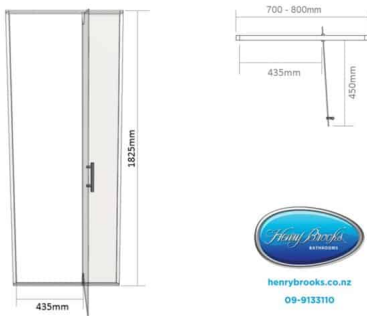

Door

- Frame width is adjustable to suit openings from 700mm to 1200mm wide, as shown above.
- Pivoting door made from heavyweight 6mm toughened safety glass manufactured and tested to comply with New Zealand safety standards
- Reversible during installation for Left or Right-hand installation
- Magnetic door seal keeps water inside your shower where it belongs
- Sturdy aluminium frame in a polished chrome finish.

Shower Door Alcove Adjusta Door opening Sizes

800mm Chrome Frame Height 1950mm

- fits opening from 700 to 800mm wide

900mm Chrome Frame Height 1950mm

- fits opening from 800 to 900mm wide

1000mm Chrome Frame Height 1950mm

- fits opening from 900 to 1000mm wide

1200mm Chrome Frame Height 1950mm

- fits opening from 1150 to 1200mm wide

[Dimensions](#)

For Installation guides please go to <https://www.henrybrooks.co.nz/installation-instructions/>

GALLERY IMAGES

HENRY BROOKS BATHROOMWARE

Address: 5 SMALES RD EAST TAMAKI AUCKLAND **PHONE:** +64-9-913 3110 **Email:** sales@henrybrooks.co.nz

VARIATIONS

Image	SKU	Price	Description	Size
	SDA80C	\$400.00	Door Height 1950mm overall	700-800mm Chrome
	SDA90C	\$420.00	Door Height 1950mm overall	800-900mm Chrome
	SDA10C	\$450.00	Door Height 1950mm overall	900-1000mm Chrome
	SDA10W	\$450.00	Door Height 1950mm overall	900-1000mm White
	SDA12C	\$530.00	Door Height 1950mm overall	1150-1200mm Chrome