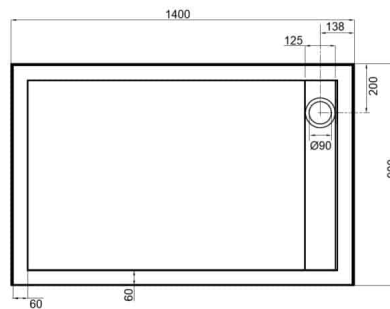

HENRY BROOKS BATHROOMWARE

Address: 5 SMALES RD EAST TAMAKI AUCKLAND PHONE: [+64-9-913 3110](tel:+6499133110) Email: sales@henrybrooks.co.nz

GALLERY IMAGES