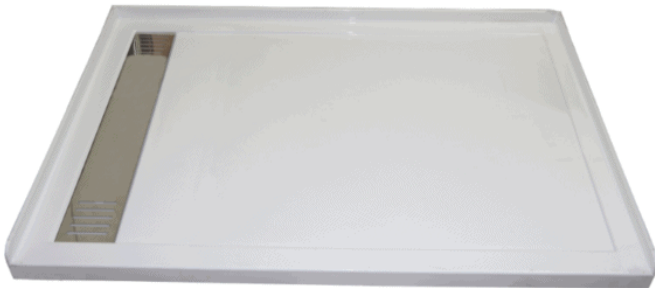

HENRY BROOKS BATHROOMWARE

Address: 5 SMALES RD EAST TAMAKI AUCKLAND PHONE: [+64-9-913 3110](tel:+6499133110) Email: sales@henrybrooks.co.nz

Urban Grate Waste Shower Trays

Under Development

Would you use this shower tray?
If so please tell us.

SHOWER TRAY 1400X900 GRATE WASTE

$640.00

4 different 1400 x 900 Urban Grate waste shower trays

This is a Development Product - Please [contact us to inquire.](#)

They will be made to the same stds as our other Shower Trays

- Made from high-grade white acrylic sheet
- 50mm Low profile tray (front edge)
- 2 and 3 walled Alcove end **Grate Waste** installations
- 1400mm x 900mm Shower Trays
- 40mm high upstands - very waterproof
- Designed for 90mm easy clean wastes
- Fiberglass reinforced acrylic - very strong
- Tested for weights over 300kg
- [Shower Tray Tests Henry Brooks 300KG x 10000 cycle test](#) [Click to read](#)
- Multiple support feet - no foam to crush or compress
- Stainless Steel Grate Waste cover available on selected models

[For Std round easy clean waste trays Click here](#)

SKU: Urban tray grate waste 1490

PRODUCT DESCRIPTION

SHOWER TRAY 1400X900 GRATE WASTE URBAN TRAY

Features of our Urban Shower tray 1400x900mm

For Installation guides please go to <https://www.henrybrooks.co.nz/installation-instructions/>
All specifications and dimensions are nominal and are subject to change without notice