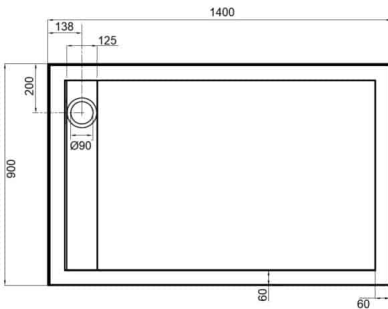

HENRY BROOKS BATHROOMWARE

Address: 5 SMALES RD EAST TAMAKI AUCKLAND PHONE: [+64-9-913 3110](tel:+6499133110) Email: sales@henrybrooks.co.nz

GALLERY IMAGES