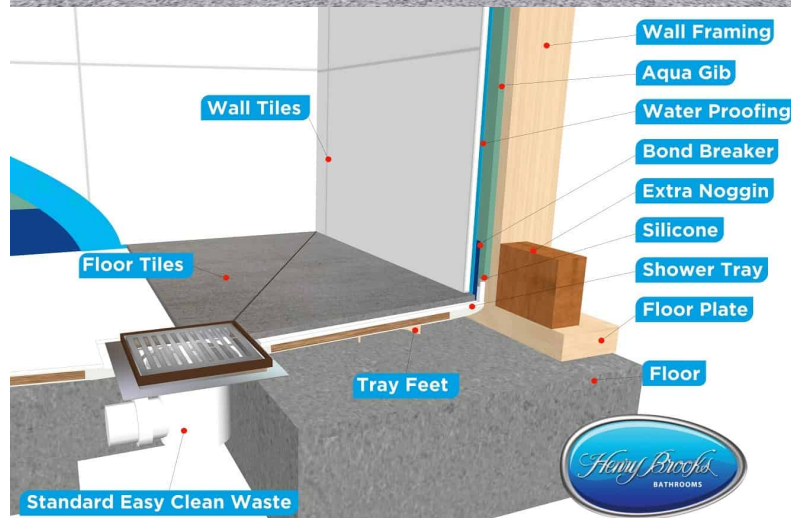

Getting a good quality tileable shower trays which will withstand the rigors of daily use and house movement without causing heartache in the years to come has been hard to find. We've now combined our considerable experience with acrylic shower trays to develop a 1 piece tileable shower tray with built in fall and a low step. This tray also enables the use of a std 90mm easyclean trap which helps to keep both the purchase cost and the install cost down. The Tray also reduces the time to install a tiled shower tray and does not require waterproofing on the bathroom floor. Another advantage is this design enables you to place this on an existing polished wooden floor or a 2nd floor of an existing house without the normal concerns of house movement causing leaking. [Click to watch 2 Videos on the Tileable shower trays](#)

Tileable shower Tray Features

- 1 piece tray - no joins
- Built in 30mm Up-stands
- Tile glue supplied
- Uses an std 90mm Easyclean shower waste
- Very fast install - saves time & money
- Pre-shaped floor
- **Center** Stainless Steel Grate - removable
- No waterproofing of tray required
- No permit required
- Ideal for upstairs wooden floors
- Tested to withstand use by 200kg person
- 1000 **Corner** 2 walled
- 1200 **Left** or **right** 2 walled and **Alcove** 3 walled install trays
- 1400 **Left** or **right** 2 walled and **Alcove** 3 walled install trays
- 1600 **Alcove** 3 wall install trays
- 1800 **Alcove** 3 wall install trays