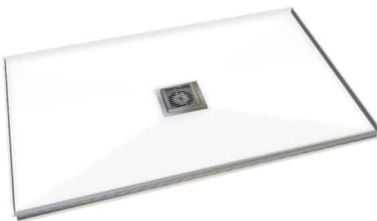

HENRY BROOKS BATHROOMWARE

Address: 5 SMALES RD EAST TAMAKI AUCKLAND **PHONE:** [+64-9-913 3110](tel:+6499133110) **Email:** sales@henrybrooks.co.nz