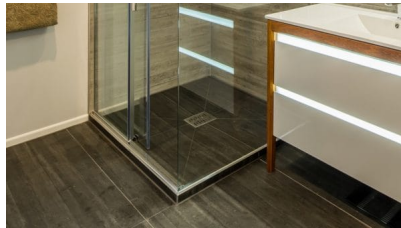

GALLERY IMAGES

For Installation guides please go to <https://www.henrybrooks.co.nz/installation-instructions/>
All specifications and dimensions are nominal and are subject to change without notice