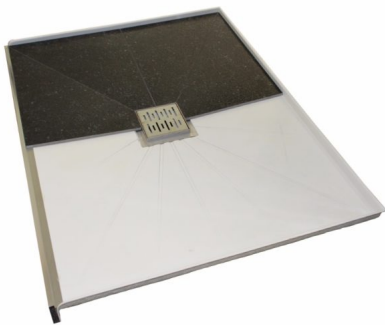

GALLERY IMAGES

For Installation guides please go to <https://www.henrybrooks.co.nz/installation-instructions/>
All specifications and dimensions are nominal and are subject to change without notice