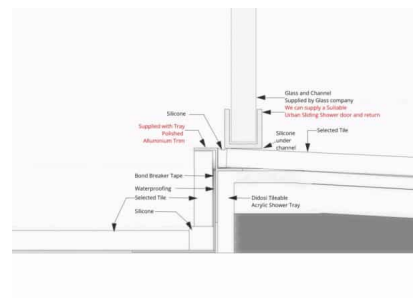

GALLERY IMAGES

For Installation guides please go to <https://www.henrybrooks.co.nz/installation-instructions/>
All specifications and dimensions are nominal and are subject to change without notice