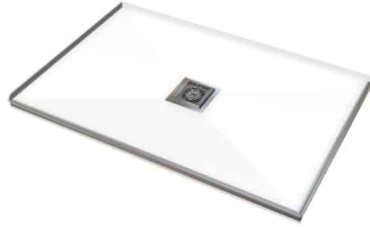

HENRY BROOKS BATHROOMWARE

Address: 5 SMALES RD EAST TAMAKI AUCKLAND **PHONE:** [+64-9-913 3110](tel:+6499133110) **Email:** sales@henrybrooks.co.nz