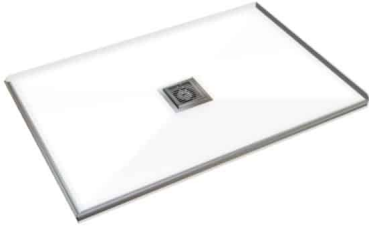

HENRY BROOKS BATHROOMWARE

Address: 5 SMALES RD EAST TAMAKI AUCKLAND **PHONE:** [+64-9-913 3110](tel:+6499133110) **Email:** sales@henrybrooks.co.nz