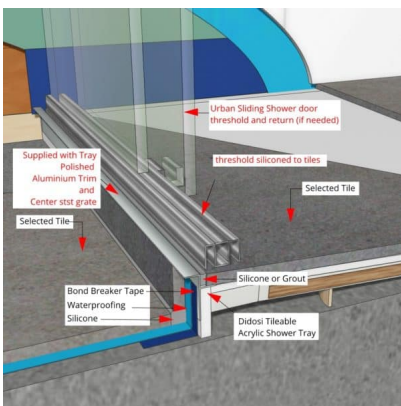

HENRY BROOKS BATHROOMWARE

Address: 5 SMALES RD EAST TAMAKI AUCKLAND PHONE: +64-9-913 3110 Email: sales@henrybrooks.co.nz

GALLERY IMAGES

For Installation guides please go to <https://www.henrybrooks.co.nz/installation-instructions/>
All specifications and dimensions are nominal and are subject to change without notice