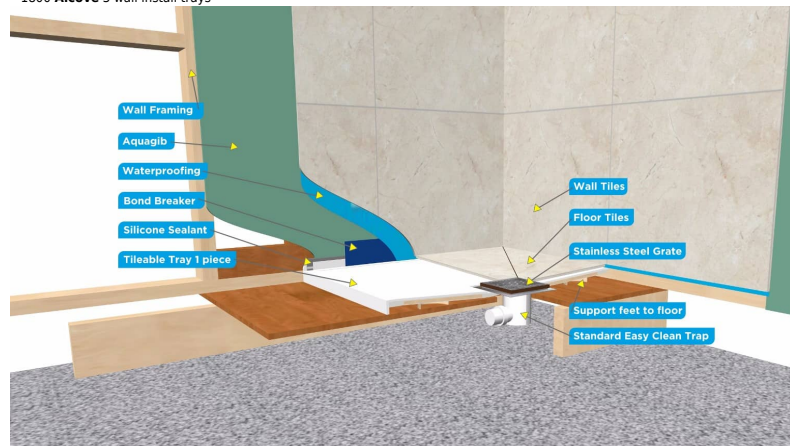

Getting a good quality tileable shower trays which will withstand the rigors of daily use and house movement without causing heartache in the years to come has been hard to find. We've now combined our considerable experience with acrylic shower trays to develop a 1 piece tileable shower tray with built in fall and a low step. This tray also enables the use of a std 90mm easyclean trap which helps to keep both the purchase cost and the install cost down. The Tray also reduces the time to install a tiled shower tray and does not require waterproofing on the bathroom floor. Another advantage is this design enables you to place this on an existing polished wooden floor or a 2nd floor of an existing house without the normal concerns of house movement causing leaking. [Click to watch 2 Videos on the Tileable shower trays](#)

Tileable shower Tray Features

- 1 piece tray - no joins
- Built in 30mm Up-stands
- Tile glue supplied
- Uses an std 90mm Easyclean shower waste
- Very fast install - saves time & money
- Pre-shaped floor
- **Center** Stainless Steel Grate - removable
- No waterproofing of tray required
- No permit required
- Ideal for upstairs wooden floors
- Tested to withstand use by 200kg person
- 1000 **Corner** 2 walled
- 1200 **Left** or **right** 2 walled and **Alcove** 3 walled install trays
- 1400 **Left** or **right** 2 walled and **Alcove** 3 walled install trays
- 1600 **Alcove** 3 wall install trays
- 1800 **Alcove** 3 wall install trays