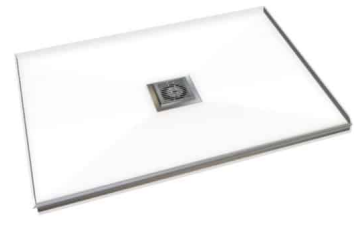

HENRY BROOKS BATHROOMWARE

Address: 5 SMALES RD EAST TAMAKI AUCKLAND **PHONE:** [+64-9-913 3110](tel:+6499133110) **Email:** sales@henrybrooks.co.nz