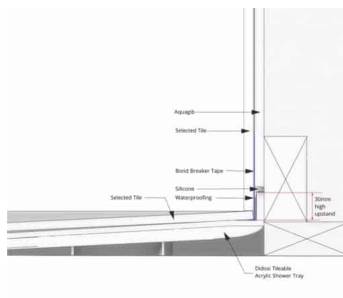

GALLERY IMAGES

For Installation guides please go to <https://www.henrybrooks.co.nz/installation-instructions/>
All specifications and dimensions are nominal and are subject to change without notice