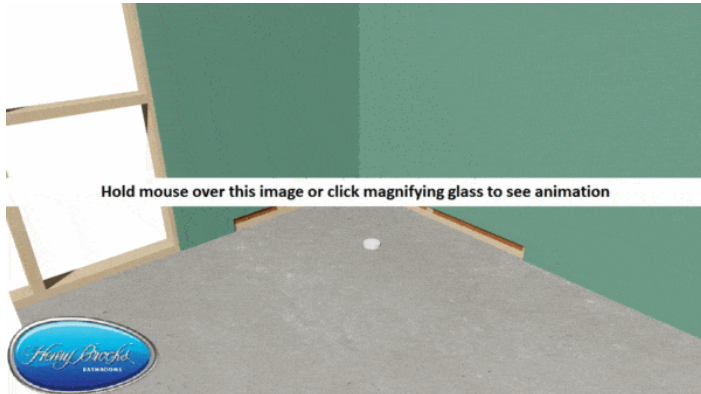

HENRY BROOKS BATHROOMWARE

Address: 5 SMALES RD EAST TAMAKI AUCKLAND **PHONE:** +64-9-913 3110 **Email:** sales@henrybrooks.co.nz

TILEABLE SHOWER TRAYS

$599.00 - $899.00

Didosi Tileable shower Tray Features

- 1 piece tray - no joins
- Built in 30mm Up-stands
- Tile glue supplied
- Uses an std 90mm Easyclean shower waste
- Very fast install - saves time & money
- Pre-shaped floor
- **Center** Stainless Steel Grate - removable
- No waterproofing of tray required
- No permit required
- Ideal for upstairs wooden floors
- Tested to withstand use by 200kg person
- 1000 **Corner** 2 walled
- 1200 **Left** or **right** 2 walled and **Alcove** 3 walled install trays
- 1400 **Left** or **right** 2 walled and **Alcove** 3 walled install trays
- 1600 **Alcove** 3 wall install trays
- 1800 **Alcove** 3 wall install trays

[Click to watch 2 Videos on the Tileable shower trays](#)

SKU: Tileable Shower Trays

PRODUCT DESCRIPTION

TILEABLE SHOWER TRAY - BY HENRY BROOKS

For Installation guides please go to <https://www.henrybrooks.co.nz/installation-instructions/>

All specifications and dimensions are nominal and are subject to change without notice