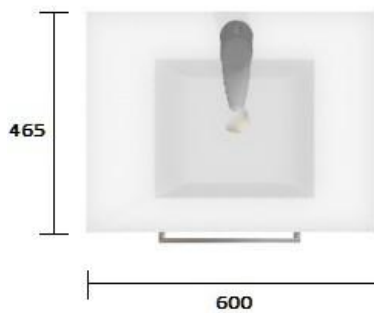

HENRY BROOKS BATHROOMWARE

Address: 5 SMALES RD EAST TAMAKI AUCKLAND PHONE: [+64-9-913 3110](tel:+6499133110) Email: sales@henrybrooks.co.nz

GALLERY IMAGES