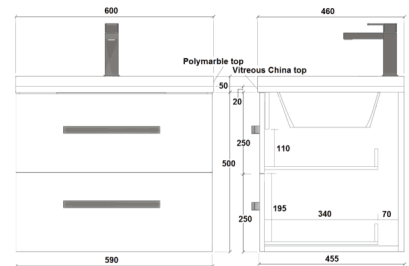

[Strata Duo Dimensions](#)

HENRY BROOKS BATHROOMWARE

Address: 5 SMALES RD EAST TAMAKI AUCKLAND PHONE: [+64-9-913 3110](tel:+6499133110) Email: sales@henrybrooks.co.nz

GALLERY IMAGES

Inside the Strata Duo - Showing both drawers the smooth drawer edges and the cutout for the waste

Close up of the Strata Duo and Strata Quad Polished Drawer handles

HENRY BROOKS BATHROOMWARE

Address: 5 SMALES RD EAST TAMAKI AUCKLAND **PHONE:** [+64-9-913 3110](tel:+6499133110) **Email:** sales@henrybrooks.co.nz