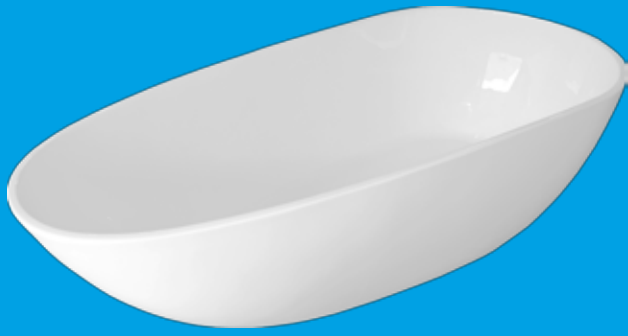

## Gem Freestanding Bath

- 2 Sizes:  
1550L x 780W x 650H  
1750L x 830W x 650H
- Colour:

 Bronze	 Blue	 Gold
 Pearl	 Silver	
- Start your bathroom planning around this fabulous Freestanding bath.
- The Gem Freestanding bath is a vacuum formed, two-piece acrylic bath that's invisibly welded together.
- Lengths: 1550mm and 1750mm long.

## Natalie Freestanding Oval Bath

1 Size

1700L x 800W x 630H

White only, Invisible seams, Easy cleaning and no joins, High Gloss Acrylic, Classy and very easy to clean, Pop-up waste included, Flexible waste for easy installation included.

## Harlow Freestanding Bath

1 Size

1530L x 800W x 730H

White only, Invisible seams, Easy cleaning and no joins, High Gloss Acrylic, Classy and very easy to clean, Pop-up waste included, Flexible waste for easy installation included.

## Penelope Freestanding Bath

1 Size

1700L x 800W x 600H

White only, Invisible seams, Easy cleaning and no joins, High Gloss Acrylic, Classy and very easy to clean, Pop-up waste included, Flexible waste for easy installation included.