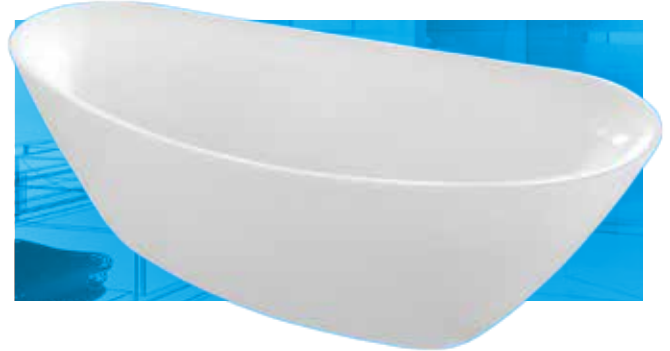

## Gem Freestanding Bath

- 2 Sizes:  
1550L x 780W x 650H  
1750L x 830W x 650H
- Colour:

 Bronze	 Blue	 Gold
 Pearl	 Silver	
- Start your bathroom planning around this fabulous Freestanding bath.
- The Gem Freestanding bath is a vacuum formed, two-piece acrylic bath that's invisibly welded together.
- Lengths: 1550mm and 1750mm long.

## Victoria Freestanding Bath

- 1 Size: 1620L x 760W x 730H
- White Freestanding bath
- Elegant and Stylish
- Invisible seams
- Easy cleaning and no joins
- High Gloss Acrylic
- Classy and very easy to clean
- Pop-up waste included
- Flexible waste for easy installation included

## Rosemary Back to Wall Bath

3 Sizes:

1500L x 750W x 580H

1400L x 750W x 580H

1700L x 750W x 580H

White only, Invisible seams, Easy cleaning and no joins, High Gloss Acrylic, Classy and very easy to clean, Pop-up waste included, Flexible waste for easy installation included.

## Natalie Freestanding Oval Bath

1 Size

1700L x 800W x 630H

White only, Invisible seams, Easy cleaning and no joins, High Gloss Acrylic, Classy and very easy to clean, Pop-up waste included, Flexible waste for easy installation included.