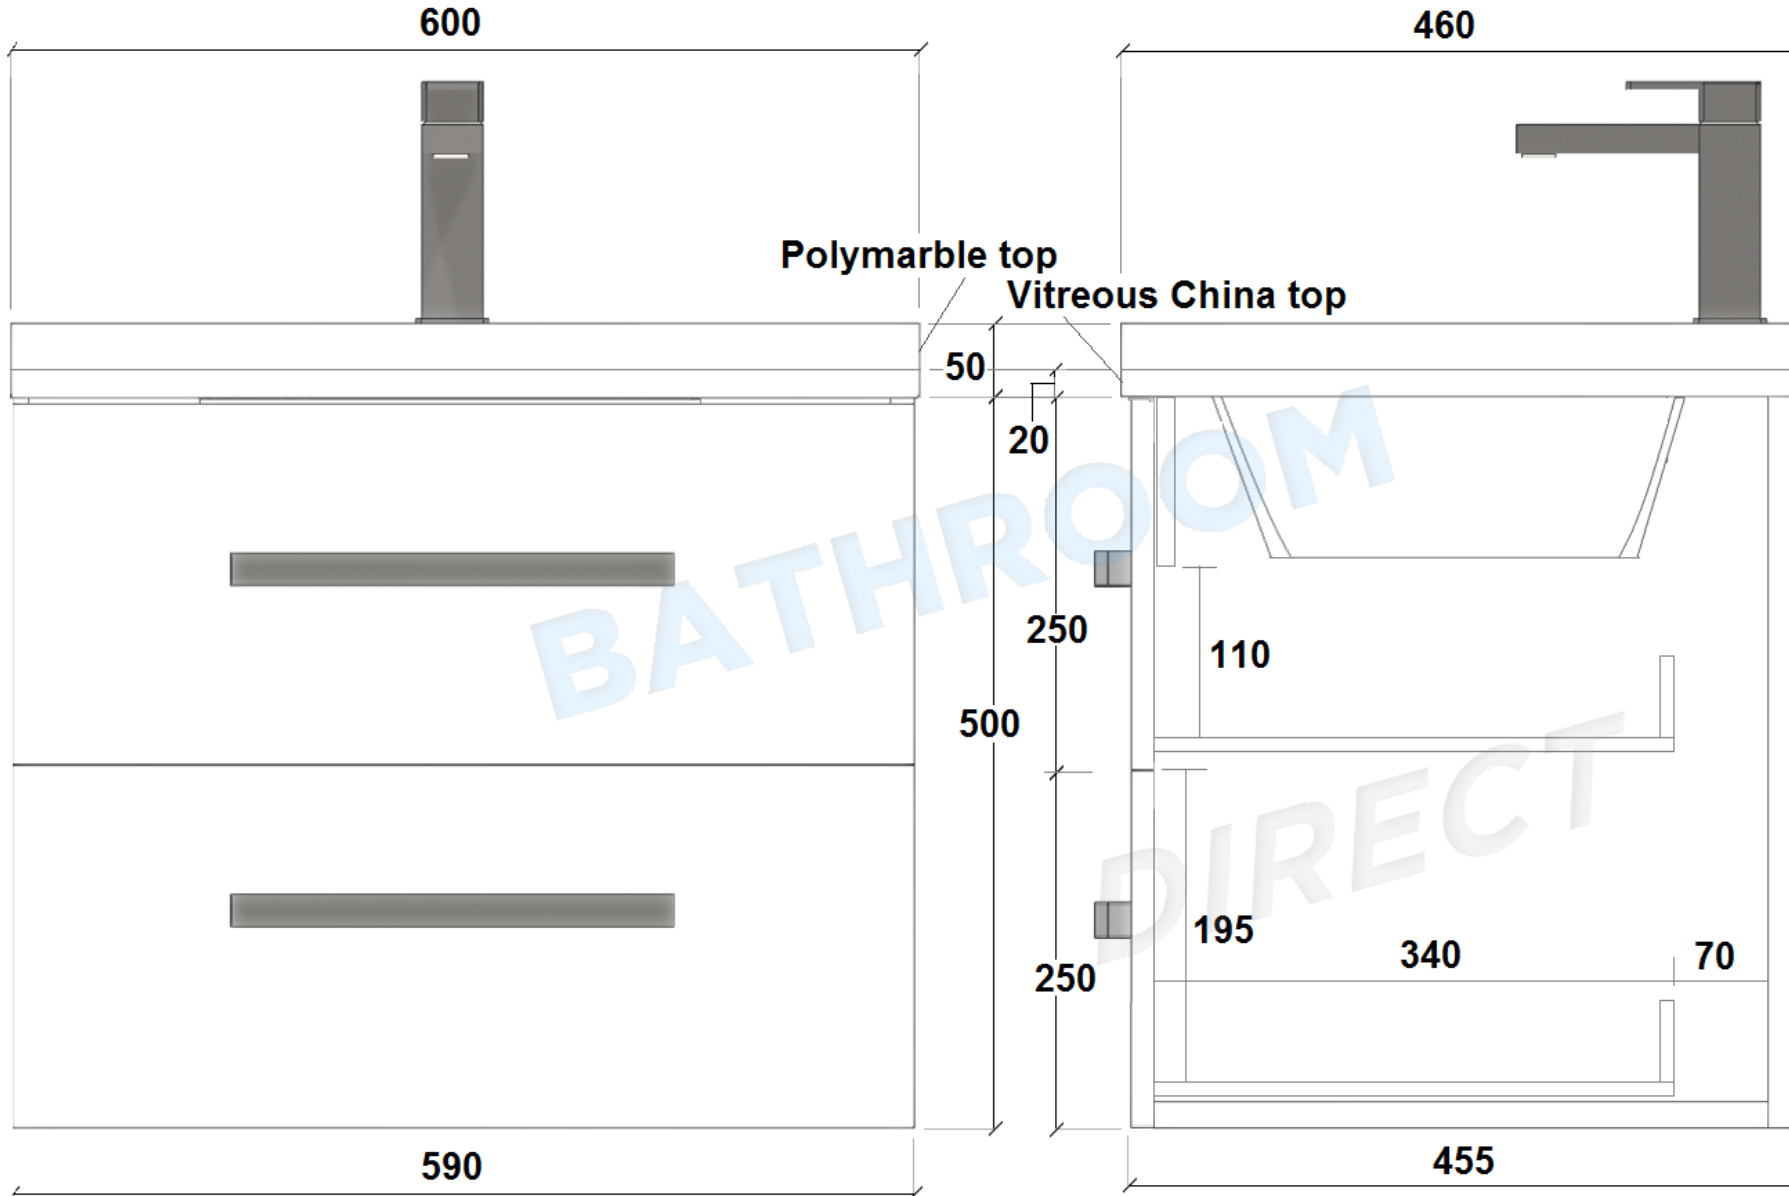

Wall Hung Vanity Strata 600

BATHROOM
DIRECT

**BATHROOM
DIRECT**

ONLINE SALES