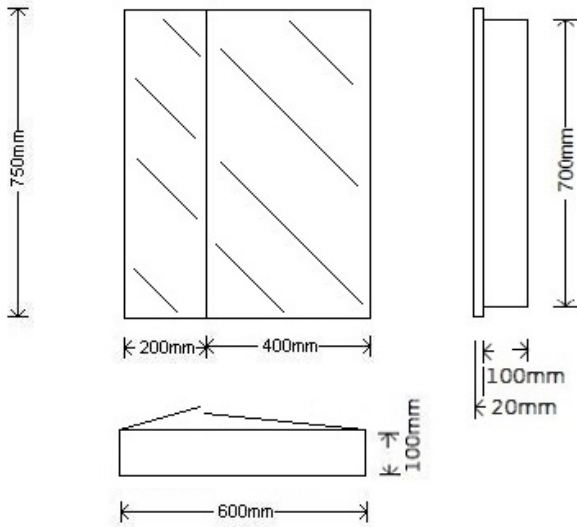

Website: <https://bathroomdirect.online>

Email: online@bathroomdirect.co.nz

600 mirror cabinet

1050mm mirror cabinet

750mm mirror cabinet

900mm mirror cabinet