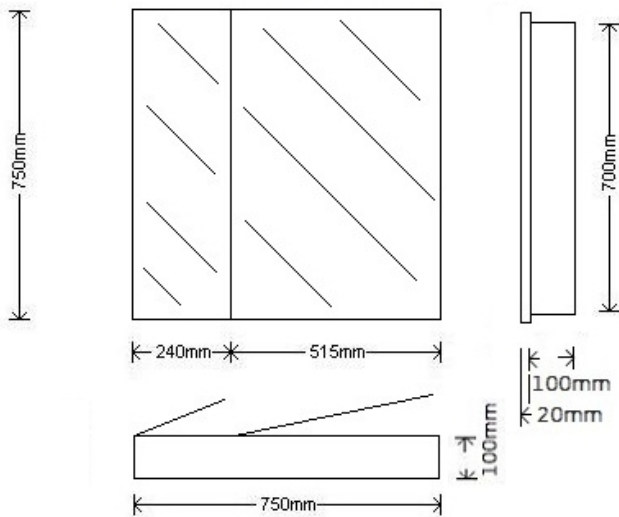

Website: <https://bathroomdirect.online>

Email: online@bathroomdirect.co.nz

600 mirror cabinet

1050mm mirror cabinet

750mm mirror cabinet

900mm mirror cabinet