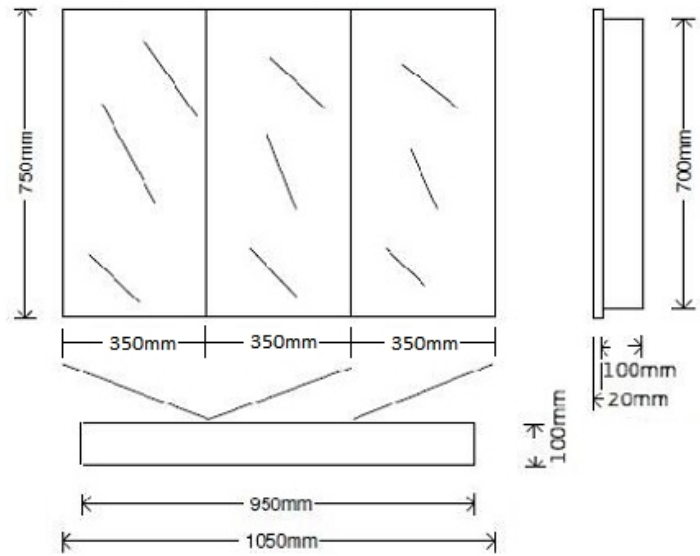

Website: <https://bathroomdirect.online>

Email: online@bathroomdirect.co.nz

600 mirror cabinet

1050mm mirror cabinet

750mm mirror cabinet

900mm mirror cabinet