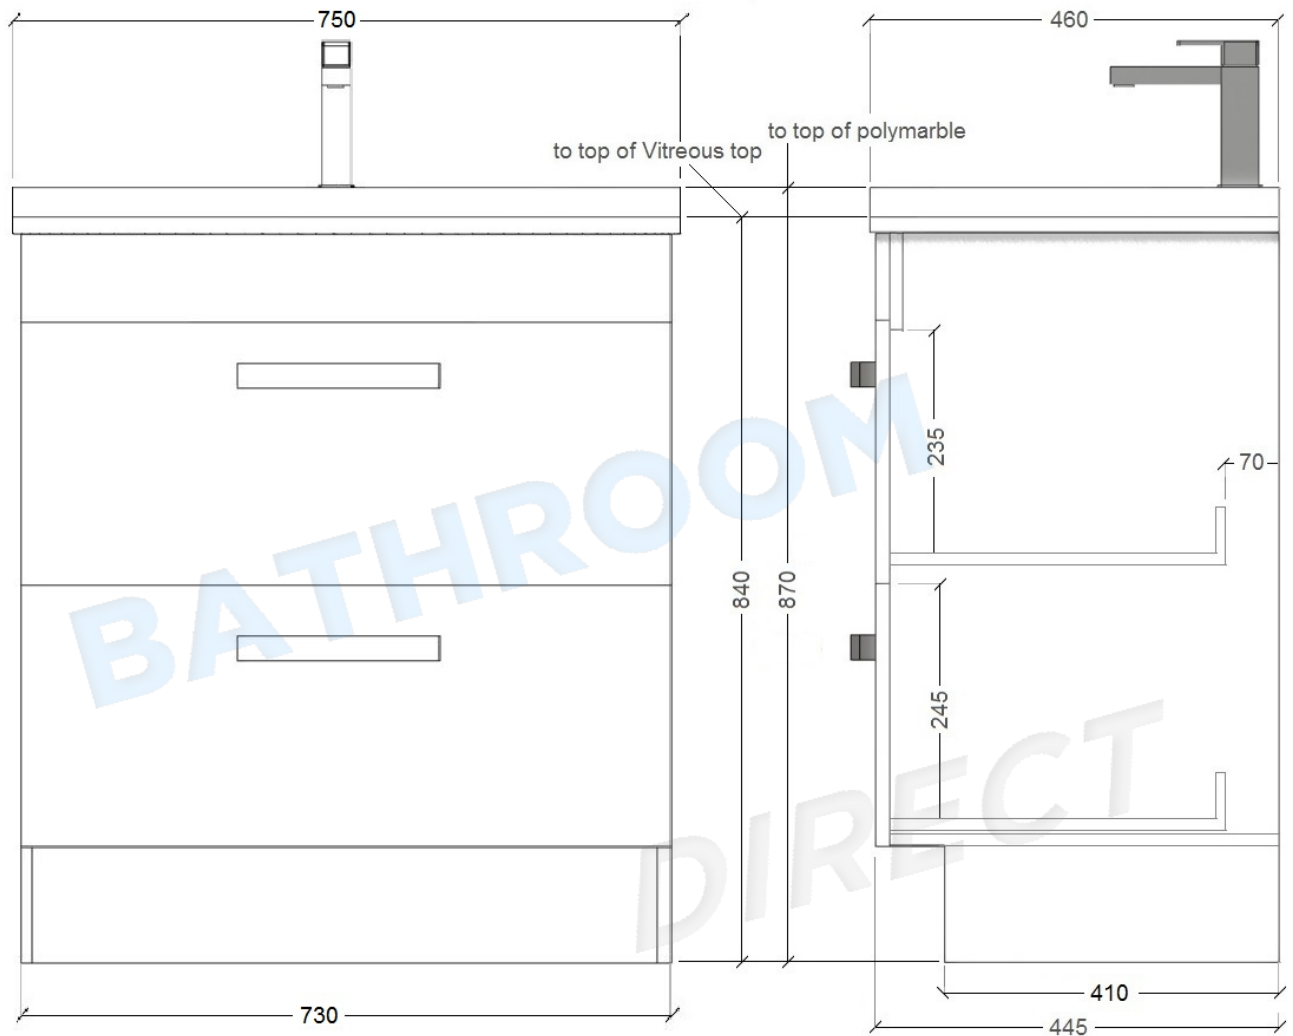

Floor Standing Strata 750mm

**BATHROOM
DIRECT**

ONLINE SALES