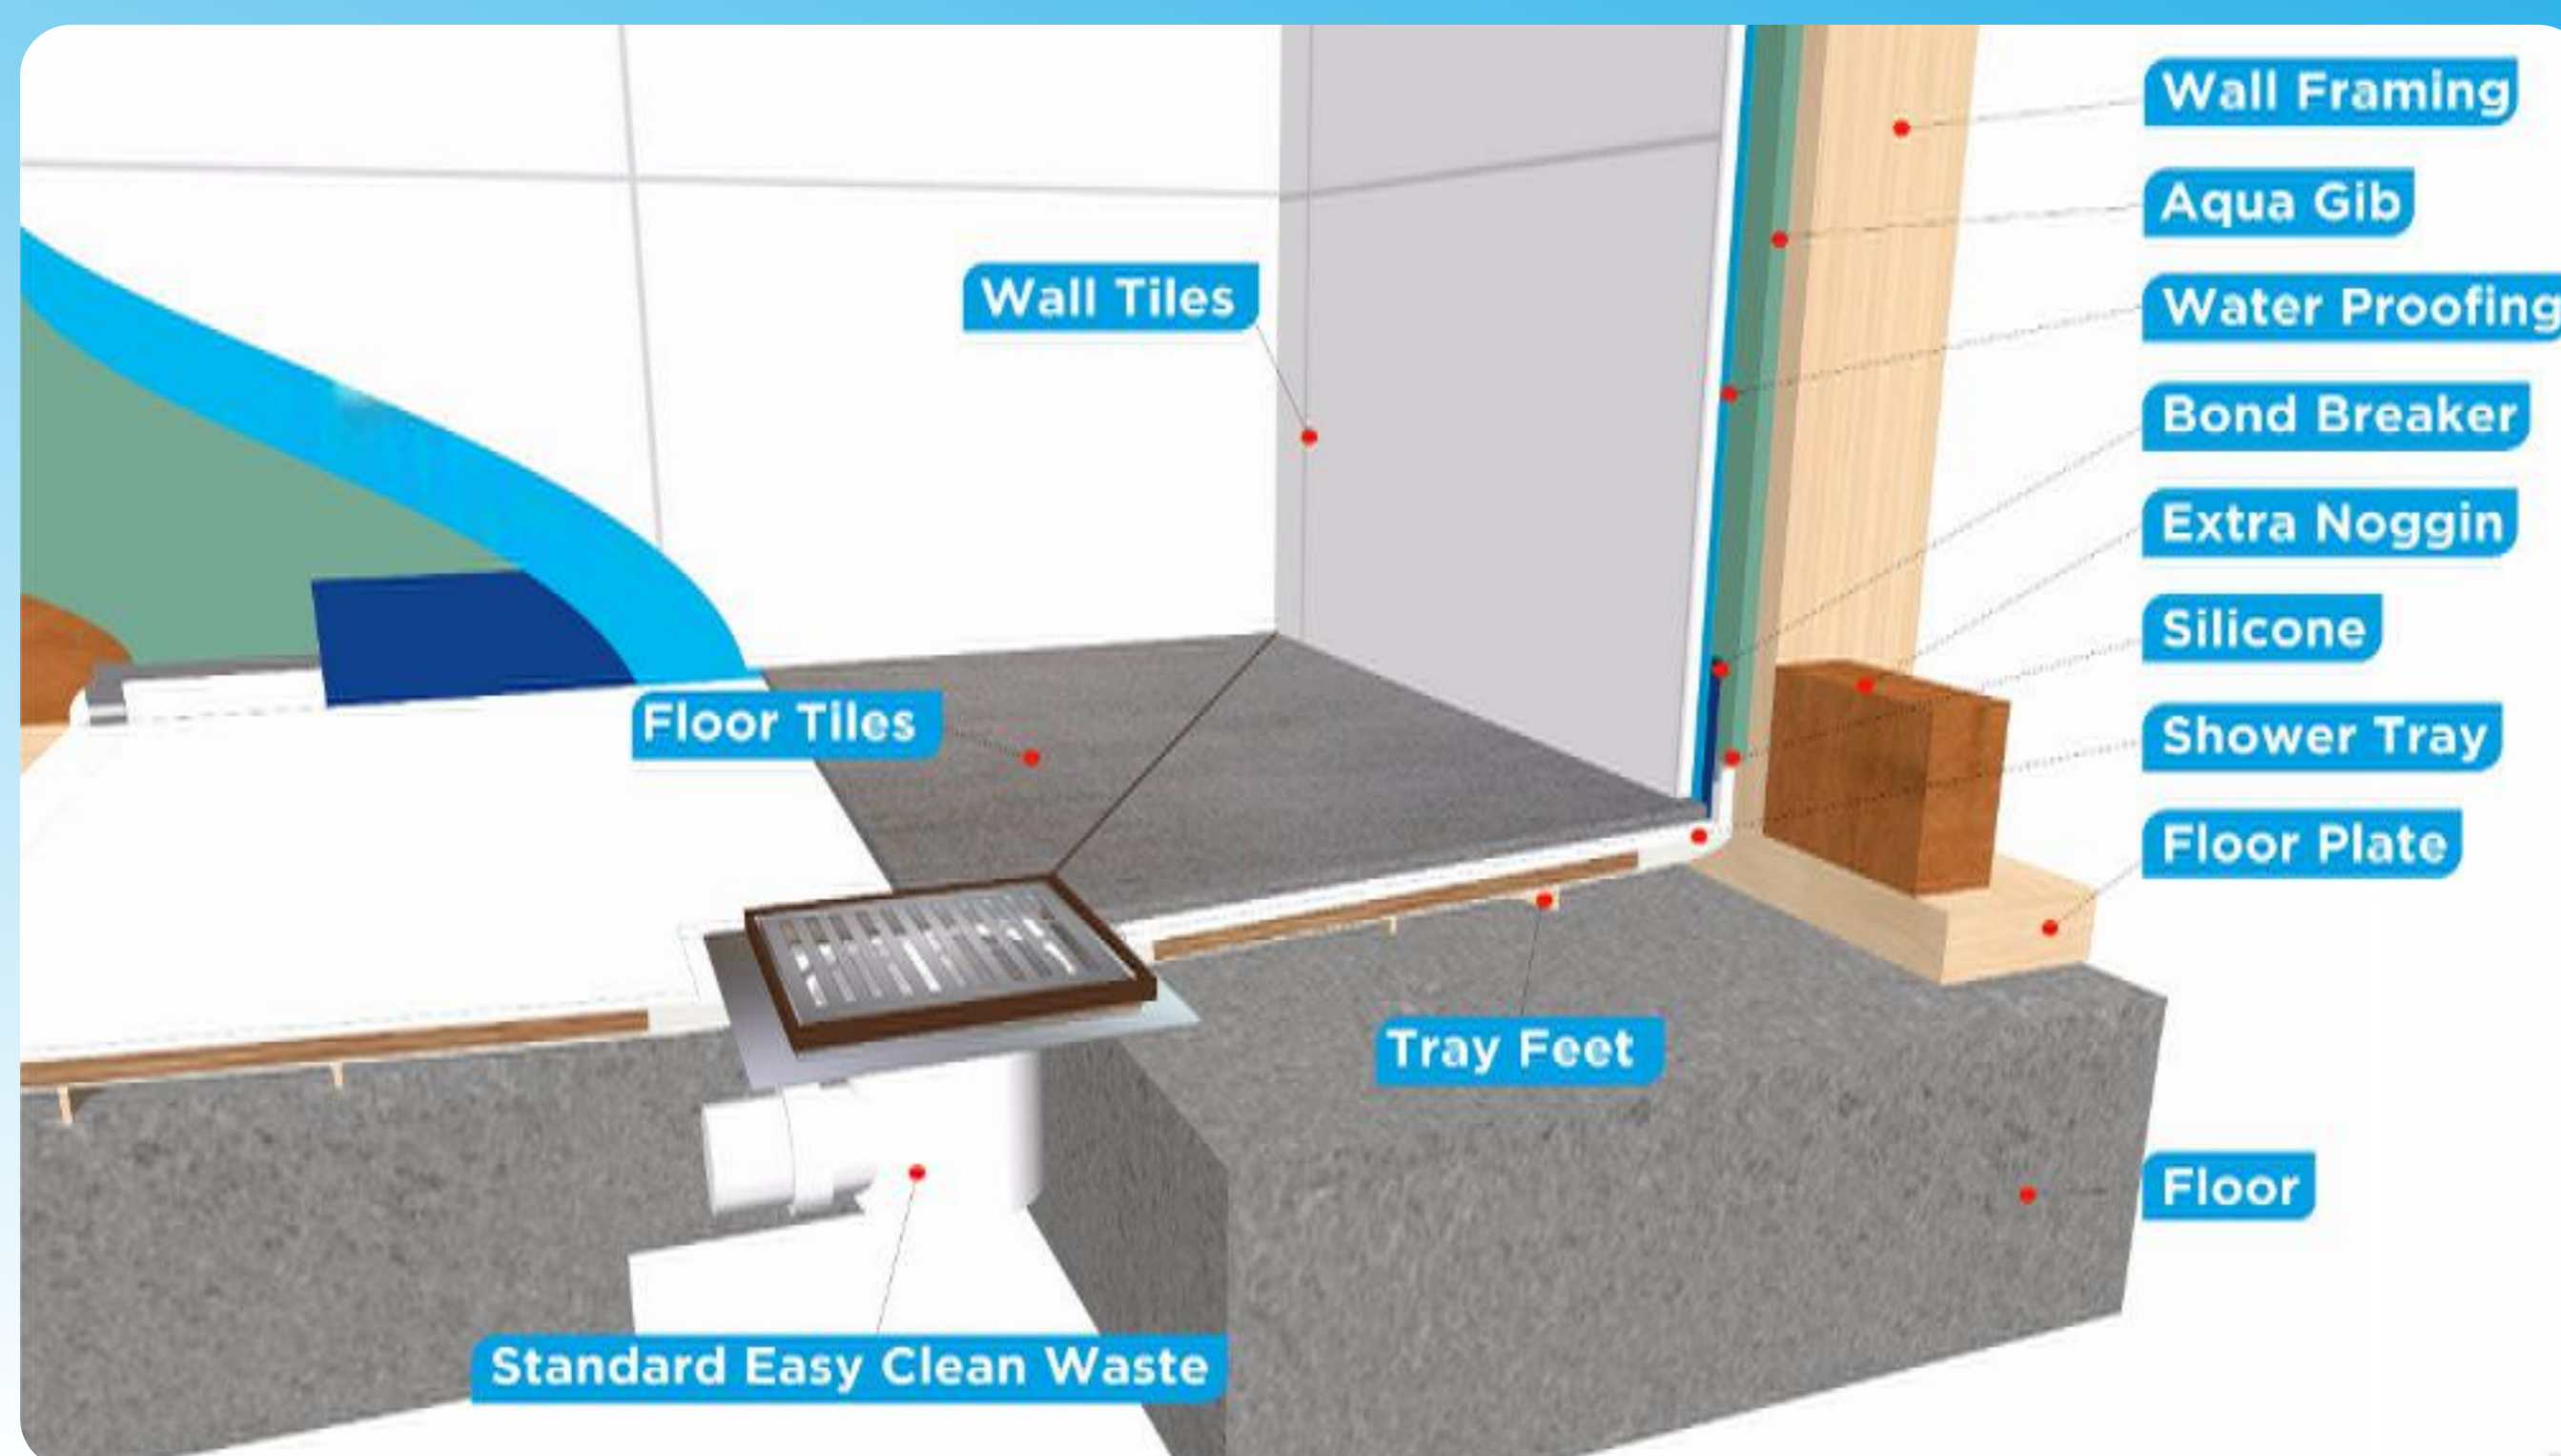

# Didosi<sup>®</sup> Tileable Shower Trays

Quicker install ♦ Less Waterproofing ♦ Wooden or Concrete Floor

## Tileable shower Tray Features

- ▶ 1 piece tray - no joins
- ▶ Built in Up-stands
- ▶ Uses a std 90mm Easyclean shower waste
- ▶ Very fast install - saves time & money
- ▶ Pre-shaped floor
- ▶ Stainless Steel Grate - removable
- ▶ No waterproofing of tray required
- ▶ No permit required
- ▶ Ideal for upstairs wooden floors
- ▶ Tested to withstand use by 200kg person

## Concrete Floor install

# Didosi<sup>®</sup> Tileable Shower Trays

Quicker install ♦ Less Waterproofing ♦ Wooden or Concrete Floor  
 Dimensions and sizes available

Available in the following sizes:

- 1000 x 1000  
2 sided
- 1200 x 900  
2 and 3 sided
- 1400 x 900  
2 and 3 sided
- 1600 x 900  
Alcove - 3 sided
- 1800 x 900  
Alcove - 3 sided