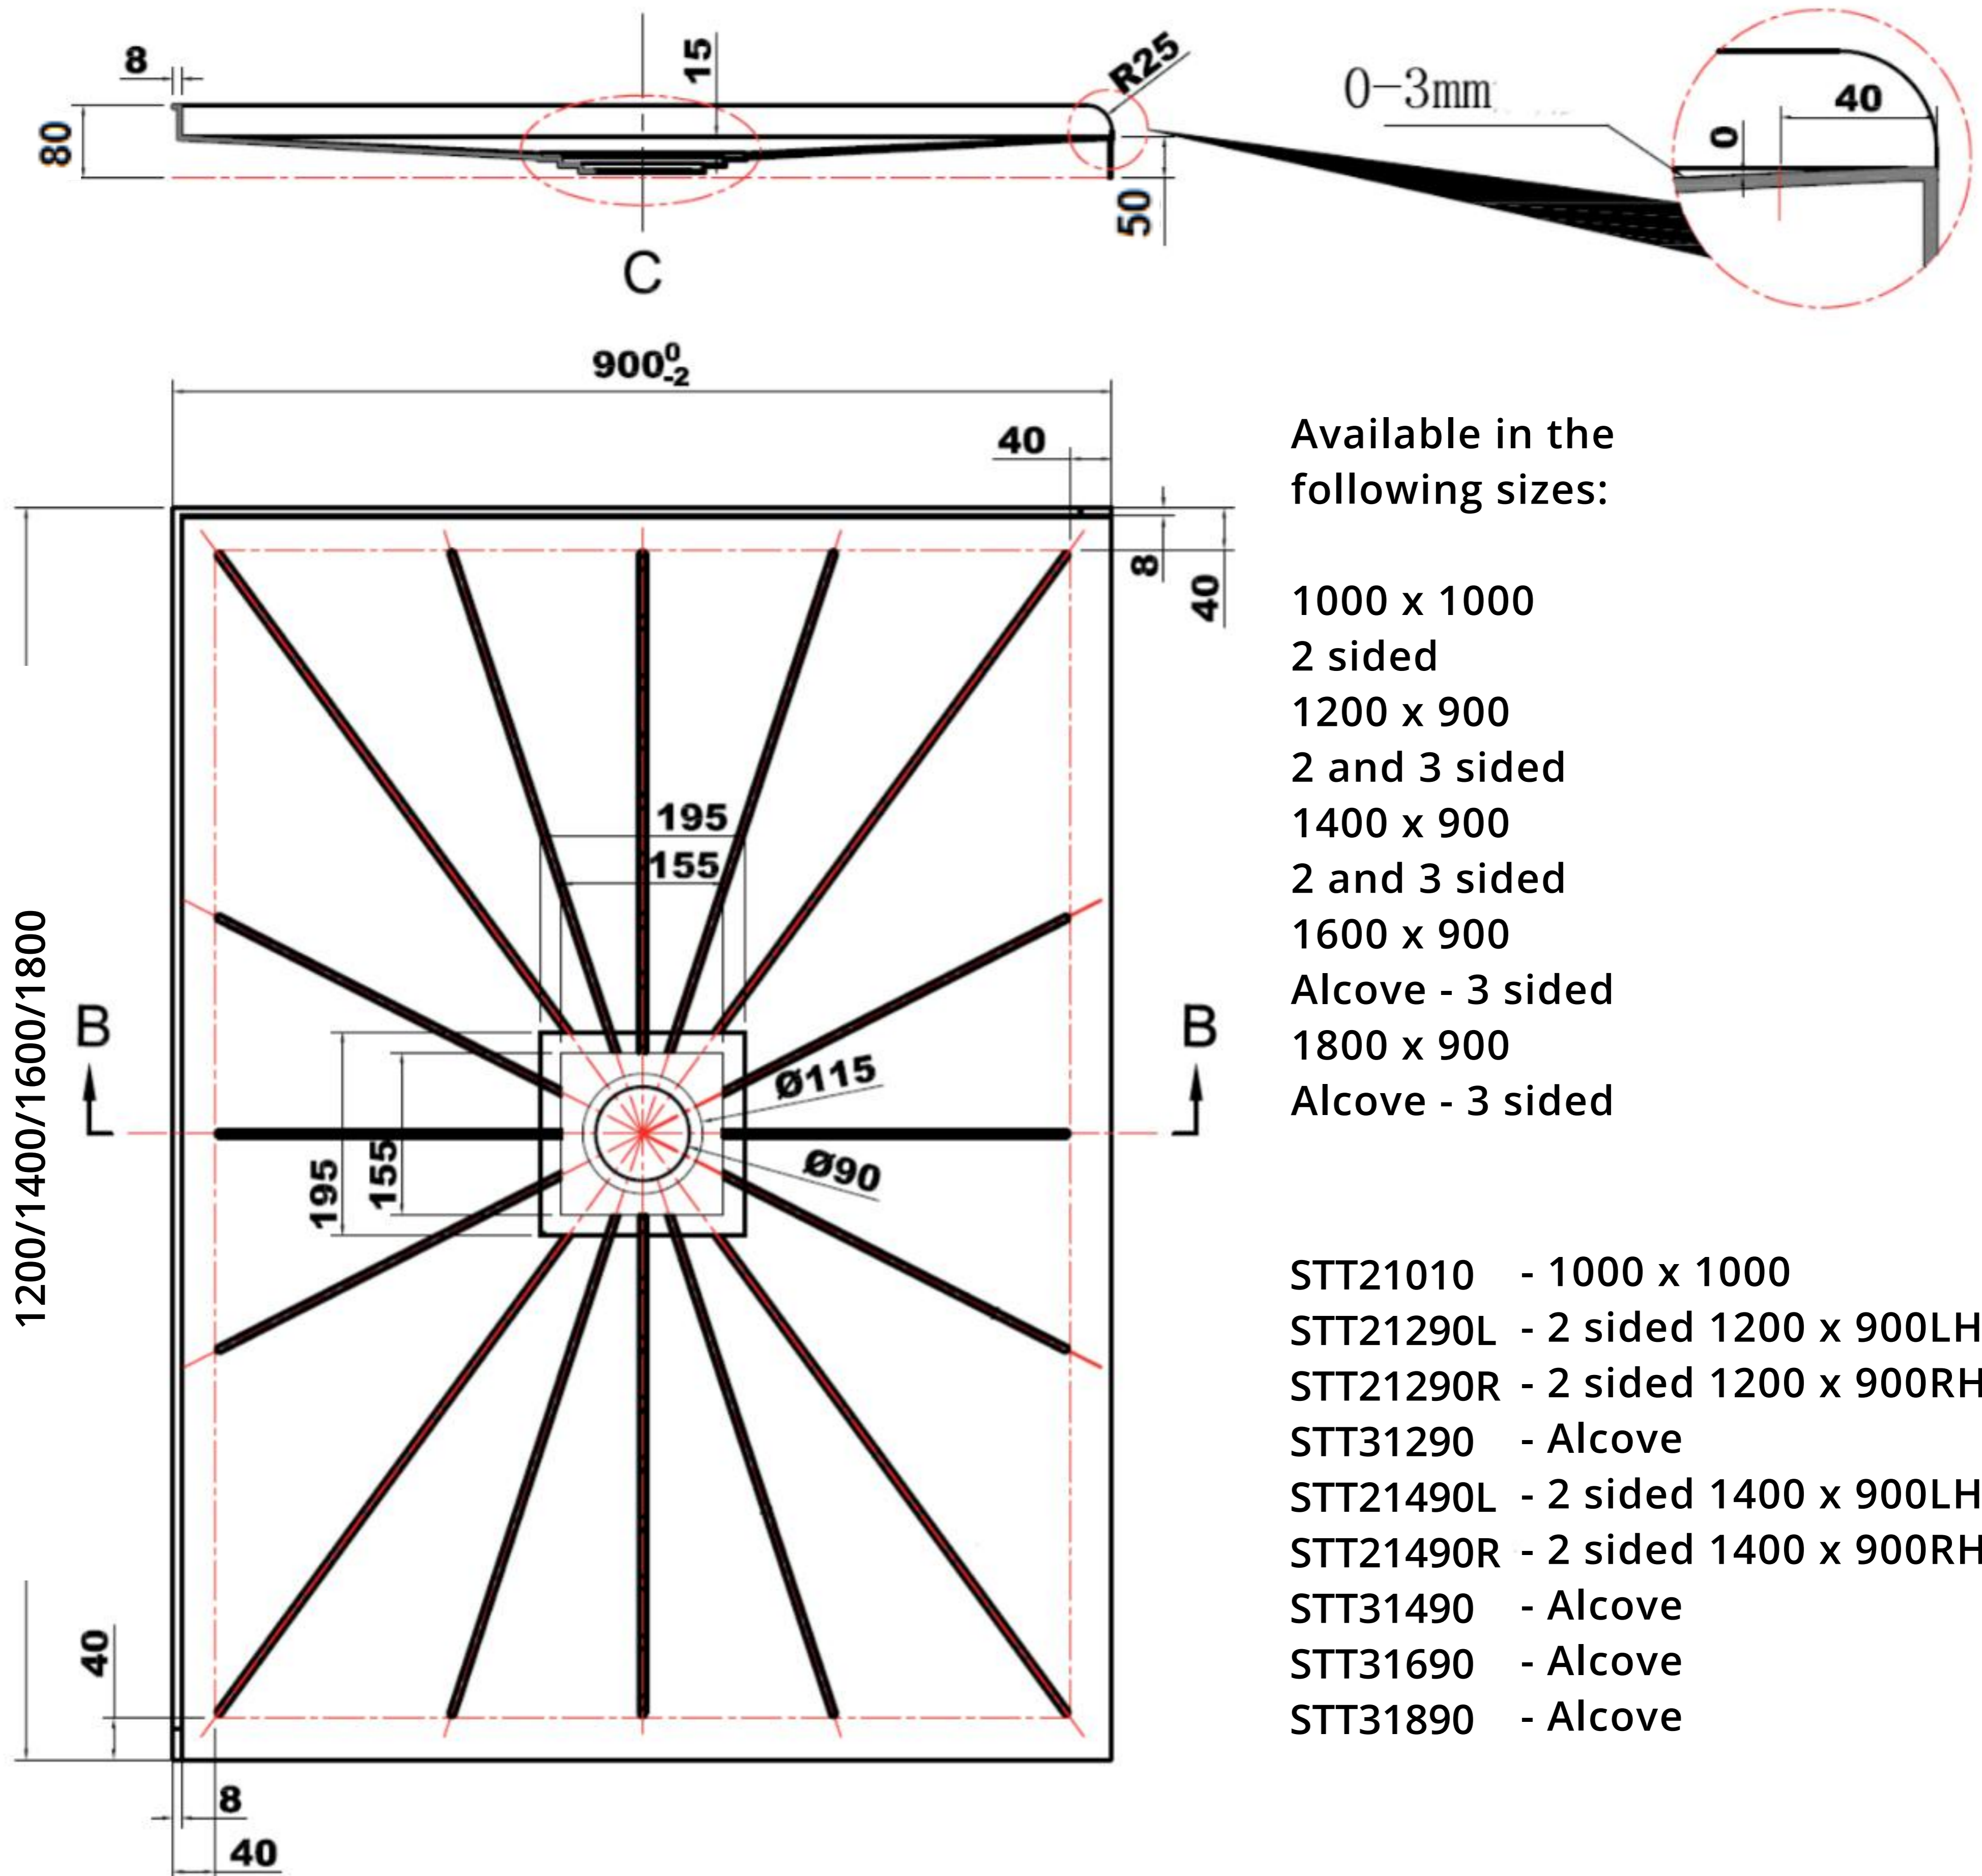

## Tileable shower Tray Features

- ▶ 1 piece tray - no joins
- ▶ Built in Up-stands
- ▶ Uses a std 90mm Easyclean shower waste
- ▶ Very fast install - saves time & money
- ▶ Pre-shaped floor
- ▶ Stainless Steel Grate - removable
- ▶ No waterproofing of tray required
- ▶ No permit required
- ▶ Ideal for upstairs wooden floors
- ▶ Tested to withstand use by 200kg person

## Wooden Floor install

FREE PHONE 0508 763 6828

For more detail and Videos go to  
<http://www.henrybrooks.co.nz/tileable-shower-tray/>

# Didosi<sup>®</sup> Tileable Shower Trays

Quicker install ♦ Less Waterproofing ♦ Wooden or Concrete Floor  
 Dimensions and sizes available

Available in the following sizes:

- 1000 x 1000  
2 sided
- 1200 x 900  
2 and 3 sided
- 1400 x 900  
2 and 3 sided
- 1600 x 900  
Alcove - 3 sided
- 1800 x 900  
Alcove - 3 sided

- STT21010 - 1000 x 1000
- STT21290L - 2 sided 1200 x 900LH
- STT21290R - 2 sided 1200 x 900RH
- STT31290 - Alcove
- STT21490L - 2 sided 1400 x 900LH
- STT21490R - 2 sided 1400 x 900RH
- STT31490 - Alcove
- STT31690 - Alcove
- STT31890 - Alcove