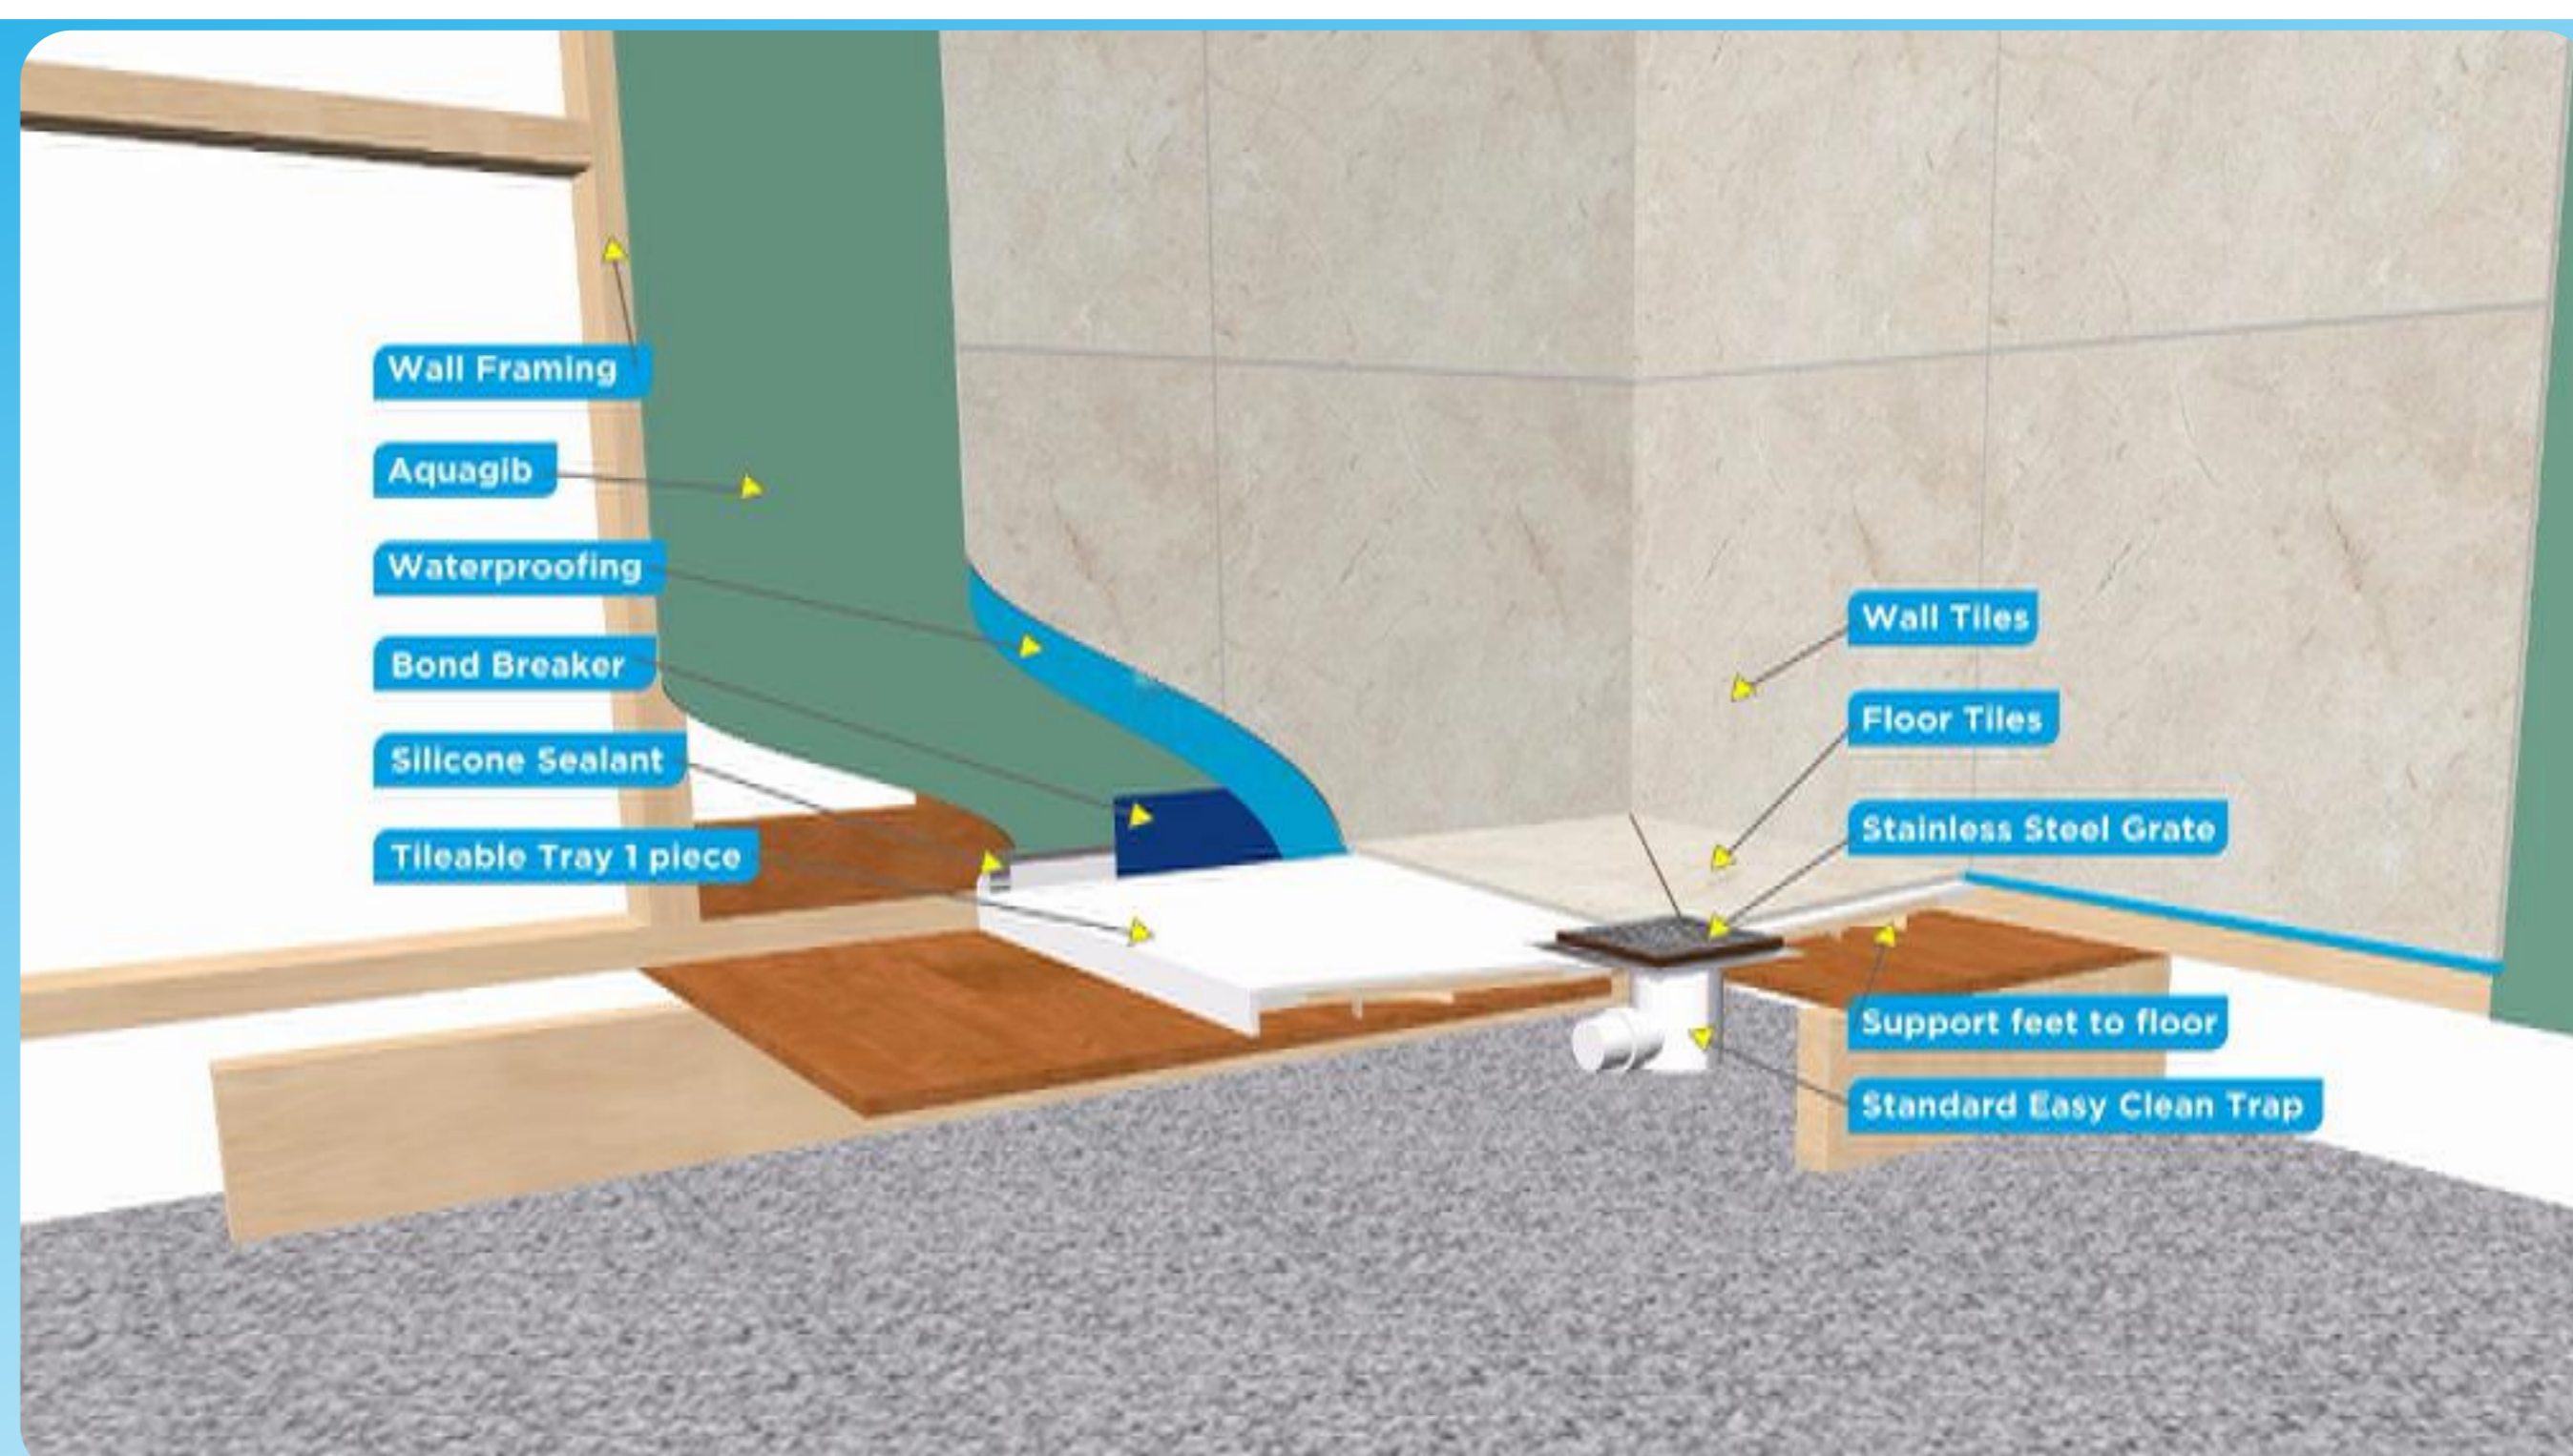

FREE PHONE 0508 763 6828

For more detail and Videos go to
<http://www.henrybrooks.co.nz/tileable-shower-tray/>