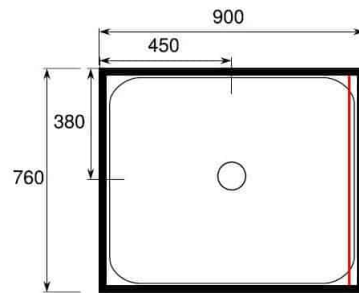

GALLERY IMAGES