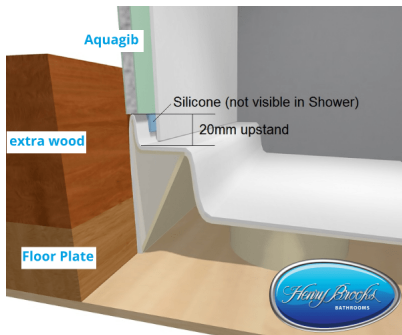

HENRY BROOKS BATHROOMWARE

Address: 5 SMALES RD EAST TAMAKI AUCKLAND **PHONE:** [+64-9-913 3110](tel:+6499133110) **Email:** sales@henrybrooks.co.nz

GALLERY IMAGES