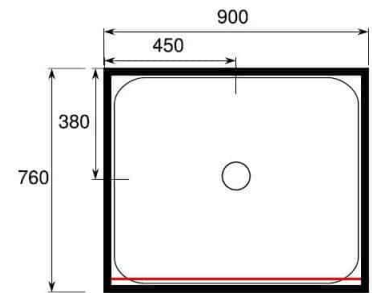

GALLERY IMAGES