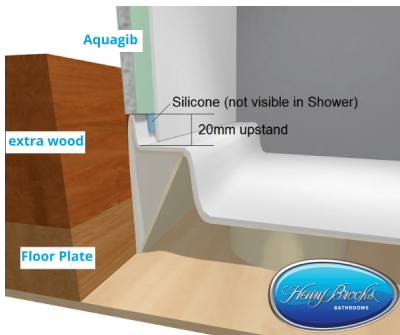

HENRY BROOKS BATHROOMWARE

Address: 5 SMALES RD EAST TAMAKI AUCKLAND **PHONE:** [+64-9-913 3110](tel:+6499133110) **Email:** sales@henrybrooks.co.nz

GALLERY IMAGES