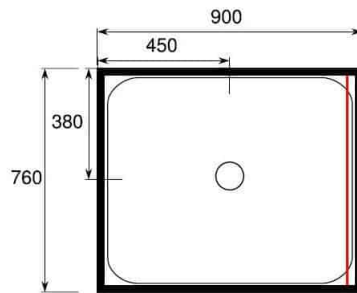

GALLERY IMAGES